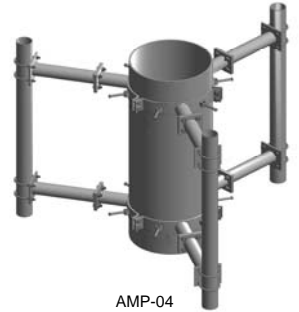

**Monopole Antenna Mounts**

AMP-01HSS

AMP-01RHSS

AMP-02

AMP-03HSS

AMP-03RHSS

AMP-04

AMP-05

AMP-06

AMP-07

AMP-08

AMP-11

AMP-13-400

AMP-16B

AMP-22

AMP-26

AMP-10

**MATERIAL**

- Steel: CSA G40.2
- Hardware: Structural GR.A325 or GR.5
- Pipes: SCH40
- HSS Tubing: A500 or 350W
- All Steel is hot-dip galvanized after fabrication