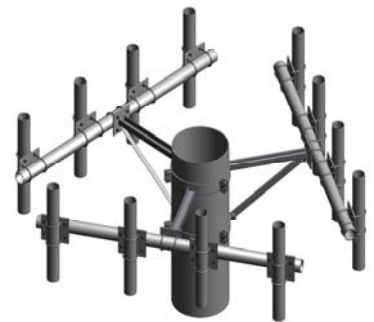

**Monopole Antenna Mounts**

AMP-01HSS

AMP-01RHSS

AMP-02

AMP-03HSS

AMP-03RHSS

AMP-04

AMP-05

AMP-06

AMP-07

AMP-08

AMP-11

AMP-13-400

AMP-16B

AMP-22

AMP-26

AMP-10

**MATERIAL**

- Steel: CSA G40.2
- Hardware: Structural GR.A325 or GR.5
- Pipes: SCH40
- HSS Tubing: A500 or 350W
- All Steel is hot-dip galvanized after fabrication