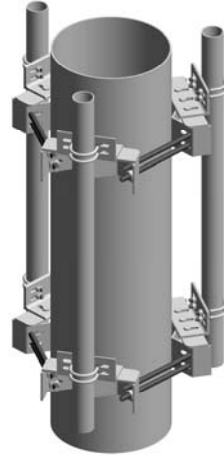

**Monopole Antenna Mounts**

AMP-01HSS

AMP-01RHSS

AMP-02

AMP-03HSS

AMP-03RHSS

AMP-04

AMP-05

AMP-06

AMP-07

AMP-08

AMP-11

AMP-13-400

AMP-16B

AMP-22

AMP-26

AMP-10

**MATERIAL**

- Steel: CSA G40.2
- Hardware: Structural GR.A325 or GR.5
- Pipes: SCH40
- HSS Tubing: A500 or 350W
- All Steel is hot-dip galvanized after fabrication