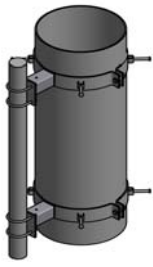

**Monopole Antenna Mounts**

AMP-01HSS

AMP-01RHSS

AMP-02

AMP-03HSS

AMP-03RHSS

AMP-04

AMP-05

AMP-06

AMP-07

AMP-08

AMP-11

AMP-13-400

AMP-16B

AMP-22

AMP-26

AMP-10

**MATERIAL**

- Steel: CSA G40.2
- Hardware: Structural GR.A325 or GR.5
- Pipes: SCH40
- HSS Tubing: A500 or 350W
- All Steel is hot-dip galvanized after fabrication