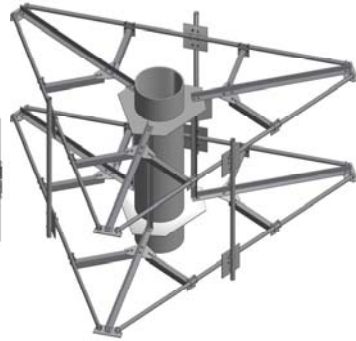

**Monopole Antenna Mounts**

AMP-01HSS

AMP-01RHSS

AMP-02

AMP-03HSS

AMP-03RHSS

AMP-04

AMP-05

AMP-06

AMP-07

AMP-08

AMP-11

AMP-13-400

AMP-16B

AMP-22

AMP-26

AMP-10

**MATERIAL**

- Steel: CSA G40.2
- Hardware: Structural GR.A325 or GR.5
- Pipes: SCH40
- HSS Tubing: A500 or 350W
- All Steel is hot-dip galvanized after fabrication