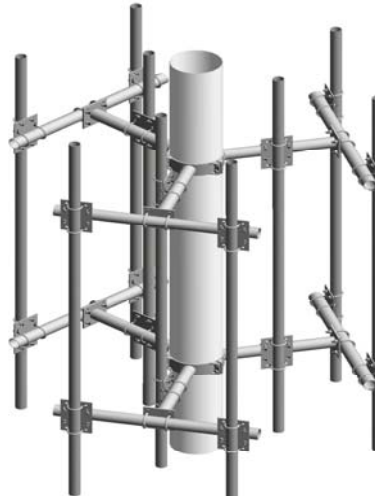

**Monopole Antenna Mounts**

AMP-01HSS

AMP-01RHSS

AMP-02

AMP-03HSS

AMP-03RHSS

AMP-04

AMP-05

AMP-06

AMP-07

AMP-08

AMP-11

AMP-13-400

AMP-16B

AMP-22

AMP-26

AMP-10

**MATERIAL**

- Steel: CSA G40.2
- Hardware: Structural GR.A325 or GR.5
- Pipes: SCH40
- HSS Tubing: A500 or 350W
- All Steel is hot-dip galvanized after fabrication