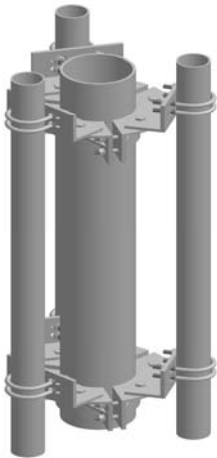

**Monopole Antenna Mounts**

AMP-01HSS

AMP-01RHSS

AMP-02

AMP-03HSS

AMP-03RHSS

AMP-04

AMP-05

AMP-06

AMP-07

AMP-08

AMP-11

AMP-13-400

AMP-16B

AMP-22

AMP-26

AMP-10

**MATERIAL**

- Steel: CSA G40.2
- Hardware: Structural GR.A325 or GR.5
- Pipes: SCH40
- HSS Tubing: A500 or 350W
- All Steel is hot-dip galvanized after fabrication