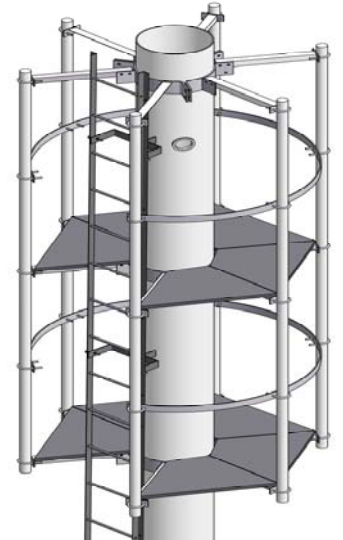

**Monopole Antenna Mounts**

AMP-01HSS

AMP-01RHSS

AMP-02

AMP-03HSS

AMP-03RHSS

AMP-04

AMP-05

AMP-06

AMP-07

AMP-08

AMP-11

AMP-13-400

AMP-16B

AMP-22

AMP-26

AMP-10

**MATERIAL**

- Steel: CSA G40.2
- Hardware: Structural GR.A325 or GR.5
- Pipes: SCH40
- HSS Tubing: A500 or 350W
- All Steel is hot-dip galvanized after fabrication