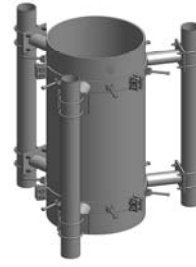

**Monopole Antenna Mounts**

AMP-01HSS

AMP-01RHSS

AMP-02

AMP-03HSS

AMP-03RHSS

AMP-04

AMP-05

AMP-06

AMP-07

AMP-08

AMP-11

AMP-13-400

AMP-16B

AMP-22

AMP-26

AMP-10

**MATERIAL**

- Steel: CSA G40.2
- Hardware: Structural GR.A325 or GR.5
- Pipes: SCH40
- HSS Tubing: A500 or 350W
- All Steel is hot-dip galvanized after fabrication